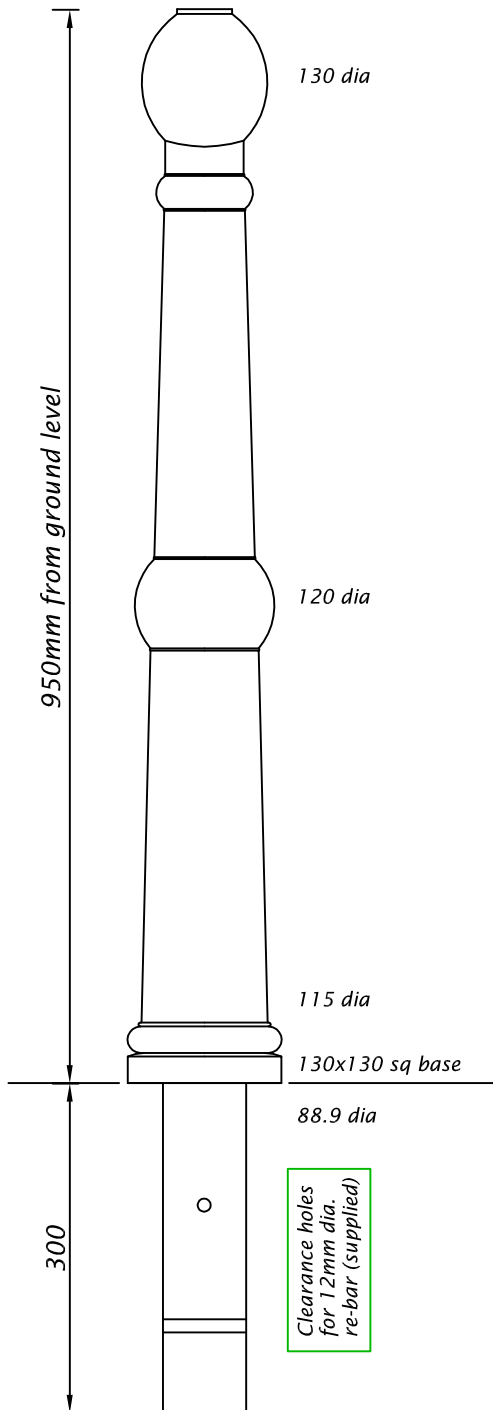

ANGLESEY BOLLARD LTD

Manufacturers & Suppliers of Street, Urban and Park Furniture

Product Code :
ABT-CLEEV(B)-14

Date :
Mar 2012

Materials :
Steel / Polyurethane

Scale :
Not drawn to scale
All dimensions in millimetres

THE CLEEVLEY BOLLARD in Endura-Cast™

Sometimes referred to as the Exeter Large Bollard

Registered address : 11 Nant Bychan, Moelfre, Anglesey. LL72 8HE
Telephone : 01248 410222 ● Facsimile : 01248 410111 ● Mobile : 07920 400772
E-mail : tony@angleseybollard.com ● Website : www.angleseybollard.com
Company Reg. No : 5982140 ● VAT Reg. No : 113 4676 29